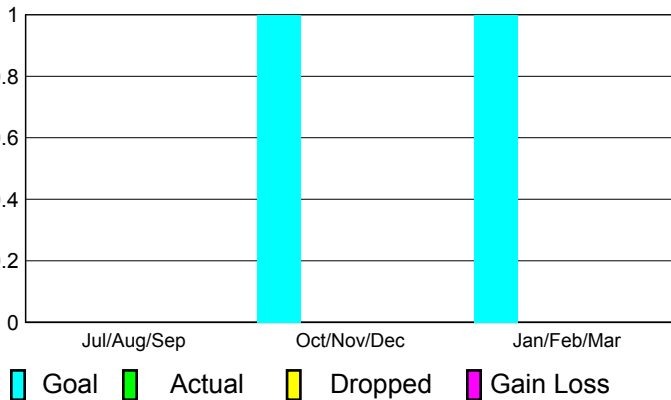

2010-2011 GMT Reports for District (or Undistricted) **District 110AN**

GMT: **HOWARD PATRICK LEE**

Location: **NETHERLANDS**

GMT CA: **4**

CLUBS

Club Results
2010-2011

Clubs
2009-2010

Month	New Club Goal	Actual New Clubs	Actual Dropped Clubs	Gain/Loss of Clubs	Gain/Loss of Clubs
Jul/Aug/Sep	0	0	0	0	0
Oct/Nov/Dec	1	0	0	0	0
Jan/Feb/Mar	1	0	0	0	0
Totals	2	0	0	0	0

Club Results 2010-2011

Goal, New, Dropped, Gain/Loss

Comparison of Club Gain/Loss

Current Year Compared to the Previous Year

YTD Status Quo Clubs 2010-2011

Status Quo Clubs Compared to Status Quo Members

MEMBERSHIP