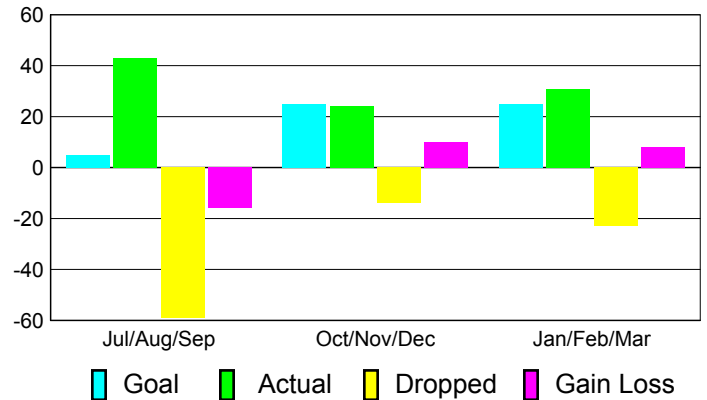

Membership Results 2010-2011

Goal, New, Dropped, Gain/Loss

Comparison of Membership Gain/Loss

Current Year Compared to the Previous Year