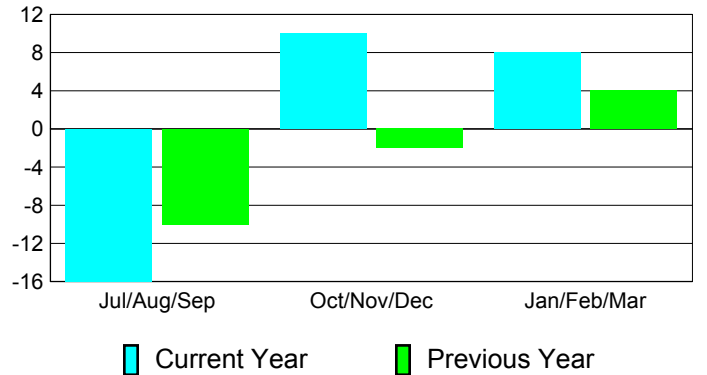

Membership Results
2010-2011

Membership
2009-2010

Month	Net Memb Goal	Actual New Memb	Actual Dropped Memb	Gain/Loss of Memb	Gain/Loss of Memb
Jul/Aug/Sep	5	43	-59	-16	-10
Oct/Nov/Dec	25	24	-14	10	-2
Jan/Feb/Mar	25	31	-23	8	4
Totals	55	98	-96	2	-8

Membership Results 2010-2011

Goal, New, Dropped, Gain/Loss

Comparison of Membership Gain/Loss

Current Year Compared to the Previous Year

Gender Comparison 2010-2011

Jul/Aug/Sep

Oct/Nov/Dec

Jan/Feb/Mar